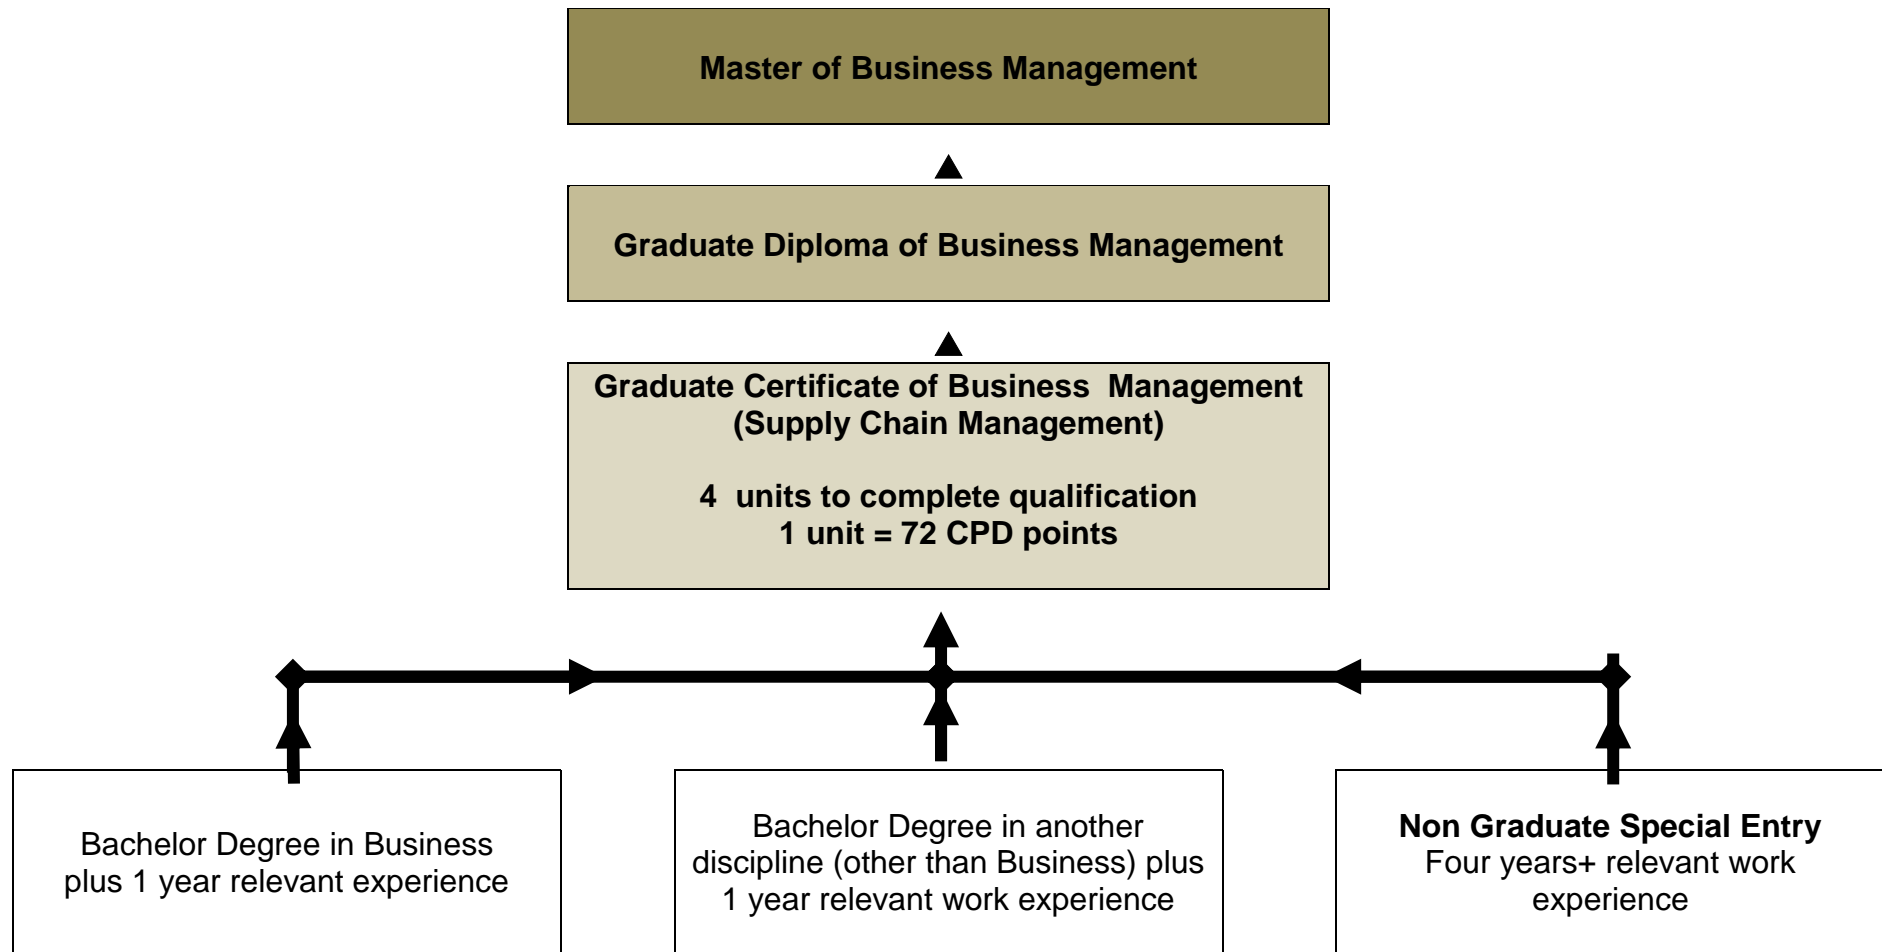

QUALIFICATION LEVELS

Entry Criteria

Educational Partnership – Swinburne University and SCLAA

Through the educational partnership between Swinburne University and SCLAA, SCLAA members undertaking the Graduate Certificate of Business Management (Supply Chain Management) will gain:-

- An industry recognised, high level qualification in Risk with a pathway to a Master of Business Management
- An SCLAA endorsed qualification
- Continuing Professional Development (CPD) points weighted at 2 points per hour of attendance for formal study. There are 36 hours of attendance per unit in the GCBM (SCM) qualification giving you 72 points out of the 120 required over a 3 year period. Please refer to SCLAA website for calculation of CPD points.